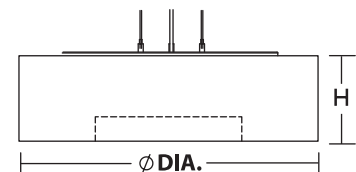

Specifications and dimensions
subject to change without notice.

Ordering Information:

Black/Black	Black/Grey	Qty.	Lamp	DIA.	H
MCP1214MBBK-BK	MCP1214MBBK-GY	2	25W (MAX)	12-1/4"	3-3/4"
MCP1524MBBK-BK	MCP1524MBBK-GY	3	25W (MAX)	15"	4-3/4"
MCP1932MBBK-BK	MCP1932MBBK-GY	3	25W (MAX)	19-1/4"	5-1/2"
MCP2432MBBK-BK	MCP2432MBBK-GY	3	25W (MAX)	24"	7-1/2"
MCP3044MBBK-BK	MCP3044MBBK-GY	4	25W (MAX)	30"	9-1/2"