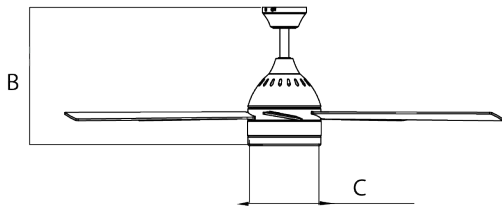

MDX

52" Maddox Ceiling Fan

A

B

C

Accessories:

FNRD012BK – 12" Down Rod Black
FNRD012SN – 12" Down Rod Satin Nickel
FNRD012WH – 12" Down Rod White

FNRD018BK – 18" Down Rod Black
FNRD018SN – 18" Down Rod Satin Nickel
FNRD018WH – 18" Down Rod White

FNRD024BK – 24" Down Rod Black
FNRD024SN – 24" Down Rod Satin Nickel
FNRD024WH – 24" Down Rod White

FNRD036BK – 36" Down Rod Black
FNRD036SN – 36" Down Rod Satin Nickel
FNRD036WH – 36" Down Rod White

FNRD048BK – 48" Down Rod Black
FNRD048SN – 48" Down Rod Satin Nickel
FNRD048WH – 48" Down Rod White

FNRD060BK – 60" Down Rod Black
FNRD060SN – 60" Down Rod Satin Nickel
FNRD060WH – 60" Down Rod White

FNRD072BK – 72" Down Rod Black
FNRD072SN – 72" Down Rod Satin Nickel
FNRD072WH – 72" Down Rod White

FN-ACSWWH - AC Wall Switch

	A	B	C
MDX	52"	16"	8"

Fan Blade Finish:

Black/
Dark Walnut

(Standard
with Black
finish)

Silver/
Walnut

(Standard
with Satin
Nickel finish)

White/
Light Oak

(Standard
with White
finish)

CERTIFICATION

cETLus Listed for indoor damp locations.

WARRANTY

Light Source: 5-year limited warranty. Motor: Limited Lifetime Warranty.
Non-Electrical 1 Year Limited Warranty.