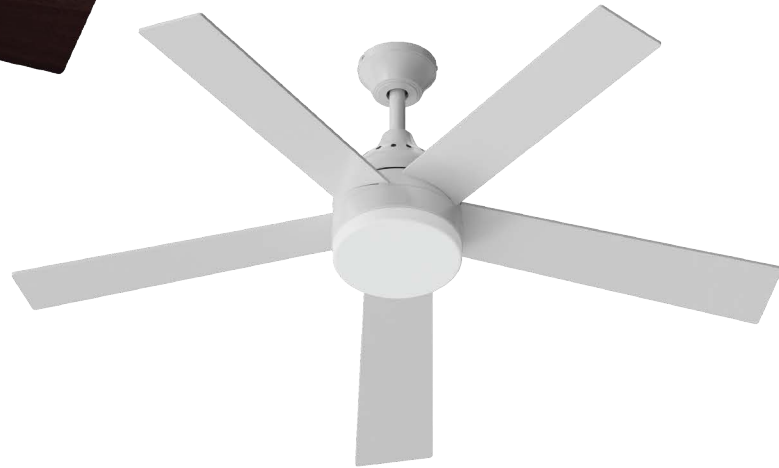

## 52" Maddox Ceiling Fan

The Maddox series is a collection of ceiling fans designed with a sleek, five-blade aesthetic. Featuring clean lines and a modern look, this fan adds a touch of elegance to contemporary home décor. Its reversible function ensures year-round comfort, making it a versatile choice for any season.

LOCATION		DATE
PREPARED BY		QUANTITY
COMMENTS		FIXTURE TYPE
CATALOG NUMBER		

FAN DIAMETER	52" Sweep
OVERALL HEIGHT	16"
FINISH	Black, Satin Nickel, White
BLADES	5 Plywood Reversible
BLADE FINISH	Black, Silver, White
MOTOR	60 Watt AC
AIRFLOW (CFM)	4772 Max / 3835 Mid / 2070 Min
FAN SPEED (RPM)	175 Max / 131 Mid / 80 Min
CONTROL	Wall Switch or Pull Chain

DIFFUSER	Frosted Glass Lens
LIGHT SOURCE TYPE	LED
VOLTAGE	120V
WATTAGE	20W
DELIVERED LUMENS	1400
RATED	50,000 HRS., 90 CRI.
DIMMING	TRIAC/ELV
COLOR TEMP	5CCT Adjustable 2700/3000/3500/4000/5000K

## 52" Maddox Ceiling Fan

A

B

C