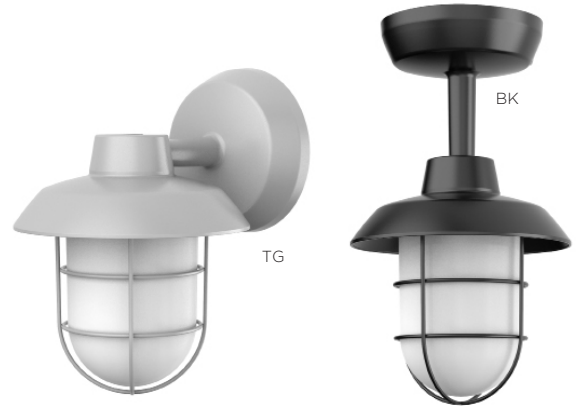

LOCATION		DATE
PREPARED BY		QUANTITY
COMMENTS		FIXTURE TYPE
CATALOG NUMBER		

Odell LED Outdoor Sconce ODEW Series

Features

Pivoting head for wall or ceiling installs.
Ideal use for general lighting in indoor or outdoor residential, commercial, and hospitality applications. Fixture can be mounted to a standard junction box (not included) on a wall or ceiling.

Construction

Die-cast aluminum housing and painted in weather resistant powder coating. Power supply connections must be made inside a junction box (not included).

Finish

Black, Textured Grey or Oil-Rubbed Bronze* finish.

Diffuser

White polycarbonate diffuser.

Electrical

Input 120 VAC / 60Hz.
Minimum starting temp -4° F/-20° C
Integrated photocell for dusk to dawn operation.

LED

Integrated LED modules capable of producing:
12W = 1000 delivered lumens
Adjustable Choice 3000K, 4000K, 5000K (CCT).
Rated for 50,000 Hrs. 80 CRI.

Certification

All fixtures are cETLus listed for outdoor wet locations.
Title 24/JA8 Compliant
Ideal for coastal applications (IP65)

Warranty

5 Year Limited Warranty:
Restrictions apply based on location.

**Specifications and dimensions
subject to change without notice.**

Ordering Information:

Black	Textured Grey	Oil-Rubbed Bronze	LED Lumens	Delivered Adjustable CCT	H	W	D
ODEW0709LAJENBK	ODEW0709LAJENTG	ODEW0709LAJENBZ*	12W 1000	3000K/4000K/5000K	9"	6-3/4"	8"

*Minimum order quantity required, consult factory.