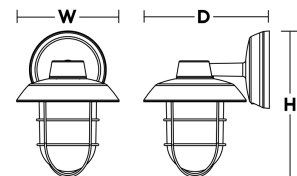

Ordering Information:

Black	Textured Grey	Oil-Rubbed Bronze	LED Lumens	Delivered Adjustable CCT	H	W	D
ODEW0709LAJENBK	ODEW0709LAJENTG	ODEW0709LAJENBZ*	12W 1000	3000K/4000K/5000K	9"	6-3/4"	8"

*Minimum order quantity required, consult factory.