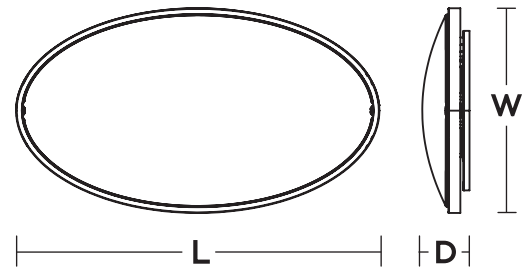

LOCATION		DATE
PREPARED BY		QUANTITY
COMMENTS		FIXTURE TYPE
CATALOG NUMBER		

Ideal LED Contemporary Oval PIDF Series

Features

Contemporary framed oval ceiling mount with a metal trim band.
Ideal use in kitchens, hallways, and anywhere general lighting is needed.
Provides lighting in residential, commercial and hospitality applications.
Fixture mounts to standard junction box (not included).

Construction

Housing is die-formed of 22-gauge steel. Standard mounting holes and hardware included. The canopy fits over a standard junction box.
Power supply connections must be made inside a junction box (not included).

Finish

Housing is finished in lighting grade white baked gloss enamel paint. Trim ring is Satin Nickel finish.

Diffuser

Diffuser is smooth white acrylic.

Electrical

Input 120-277 VAC 60 HZ.
Compatible with residential (TRIAC/ELV) and commercial (0-10V) dimmers.
TRIAC and ELV dimming only at 120 VAC.

Lamping

Integrated LED modules capable of producing:
32W = 2400 delivered lumens
Adjustable 2700K, 3000K, 3500K, 4000K, 5000K (CCT).
50,000 hr. LED life, 90 CRI.

Certification

All fixtures are cETLus listed for indoor damp locations.
Title 24/JA8 compliant

Warranty

Limited warranty: This fixture is free from defects in materials and workmanship for a period of 5 years from date of purchase

**Specifications and dimensions
subject to change without notice.**

Ordering Information:

Satin Nickel	LED	Delivered Lumens	Adjustable CCT	L	W	D
PIDF3217LAJUDSN	32W	2400	2700K/3000K/3500K/4000K/5000K	32-1/4"	18-1/4"	4-1/4"