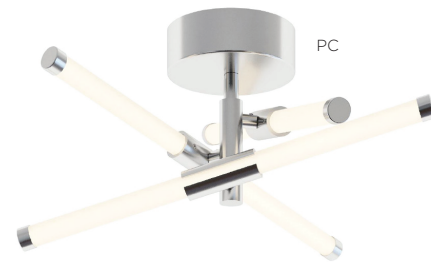

Ordering Information:

Black	Polished Chrome	Satin Brass	LED	Delivered Lumens	CCT	D	DIA.
RSKF1616L30D1BK	RSKF1616L30D1PC	RSKF1616L30D1SB	25W	1500	3000K	8"	15-1/2"