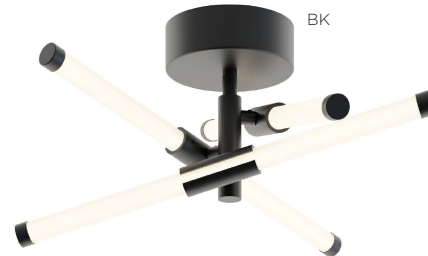

Ordering Information:

Black	Polished Chrome	Satin Brass	LED	Delivered Lumens	CCT	D	DIA.
RSKF1616L30D1BK	RSKF1616L30D1PC	RSKF1616L30D1SB	25W	1500	3000K	8"	15-1/2"