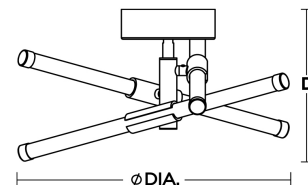

Ordering Information:

Black	Polished Chrome	Satin Brass	LED	Delivered Lumens	CCT	D	DIA.
RSKF1616L30D1BK	RSKF1616L30D1PC	RSKF1616L30D1SB	25W	1500	3000K	8"	15-1/2"