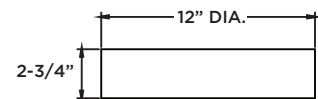

## Ordering Information:

Black/Gold	Black/White	LED	Delivered Lumens	Adjustable CCT	DIA.	D
RVF12LAJUDBKGD	RVF12LAJUDBKWH	17W	1300	2700K/3000K/3500K/4000K/5000K	12"	2-3/4"
RVF16LAJUDBKGD	RVF16LAJUDBKWH	30W	2200	2700K/3000K/3500K/4000K/5000K	16"	3-1/4"