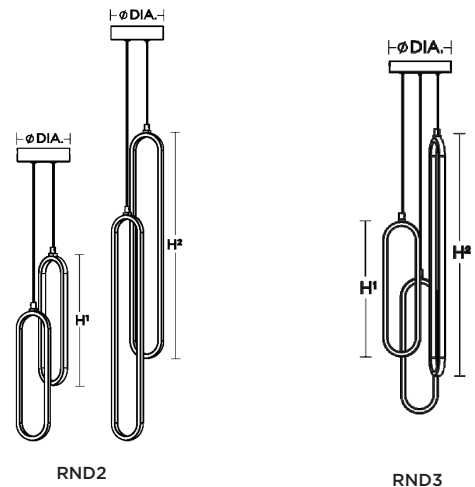

LOCATION		DATE
PREPARED BY		QUANTITY
COMMENTS		FIXTURE TYPE
CATALOG NUMBER		

Sienna LED Multi Pendant SIEP Series

Features

This pendant features perimeter illumination. Includes 6 ft. adjustable cord. Slope ceiling compatible. For use in kitchen, dining, foyers or anywhere general lighting is needed. Provides lighting in residential, commercial and hospitality applications. This fixture mounts to a standard junction box (not included).

Construction

Extruded aluminum housing. The canopy fits over a standard junction box. Power supply connections must be made inside a junction box (not included). Canopy

Finish

Black, Gold or Painted Nickel finish.

Electrical

Input 120 VAC 60 HZ. Compatible with TRIAC and ELV dimmers.

LED

Integrated LED modules capable of producing:
20W = 900 delivered lumens (13" RND2)
24W = 1200 delivered lumens (23" RND2 & RND3)
Selectable 2700K, 3000K, 3500K, 4000K, 5000K (CCT).
Rated for 50,000 Hrs., 90 CRI.

Specifications and dimensions
subject to change without notice.

Ordering Information:

Black	Gold	Painted Nickel	LED	Delivered Lumens	Adjustable CCT	H1	H2	DIA.
SIEP12LAJD1BKRND2	SIEP12LAJD1GDRND2	SIEP12LAJD1NPRND2	20W	900	2700K/3000K/3500K/4000K/5000K	13"	-	5"
SIEP24LAJD1BKRND2	SIEP24LAJD1GDRND2	SIEP24LAJD1NPRND2	24W	1200	2700K/3000K/3500K/4000K/5000K	-	22-3/4"	5"
SIEP99LAJD1BKRND3	SIEP99LAJD1GDRND3	SIEP99LAJD1NPRND3	24W	1200	2700K/3000K/3500K/4000K/5000K	13"	22-3/4"	6"