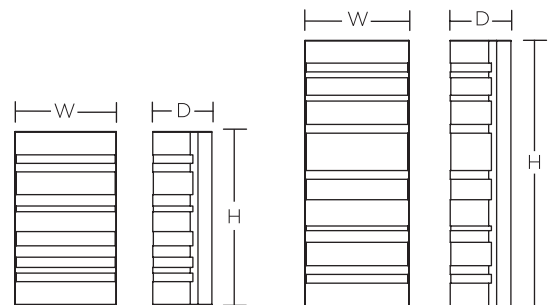

LOCATION		DATE
PREPARED BY		QUANTITY
COMMENTS		FIXTURE TYPE
CATALOG NUMBER		

Stack LED Outdoor Sconce STCW Series

Features

This LED light is ideal for security and general lighting. Decorative metal accents. 3 in 1 color temperature adjustable option. Provides lighting in residential, commercial, and hospitality applications. Meets ADA requirements. Fixture mounts to standard junction box (not included).

Construction

Standard mounting holes and hardware are included. Power supply connections must be made inside a junction box (not included).

Finish

Textured Grey or Textured Bronze powder coat finish.

Diffuser

Diffuser is .100" thick matte white acrylic.

Electrical

Input 120-277VAC / 60Hz.
Compatible with 0-10V dimmers.
Minimum starting temp -4° F/-20° C

LED

Fixture includes LED modules capable of producing:
25W = 2800 source lumens, 550 delivered lumens
28W = 3300 source lumens, 750 delivered lumens
3000K, 3500K, 4000K Adjustable (CCT).
Rated for 50,000 Hrs. 90 CRI.

Certification

All fixtures are cETLus listed for wet locations.
ADA
Title 24/JA8 Compliant

Warranty

Limited warranty: This fixture is free from defects in materials and workmanship for a period of 5 years from date of purchase.

Specifications and dimensions
subject to change without notice.

**Limited Quantities Remain.
Consult Factory.**

Ordering Information:

Textured Grey	Textured Bronze	LED	Source Lumens	Delivered Lumens	Adjustable CCT	H	W	D
STCW071228LAJD2TG	STCW071833LAJD2BZ	25W	2800	550	3000K/3500K/4000K	12"	7"	4"
STCW071833LAJD2TG		28W	3300	750	3000K/3500K/4000K	18"	7"	4"