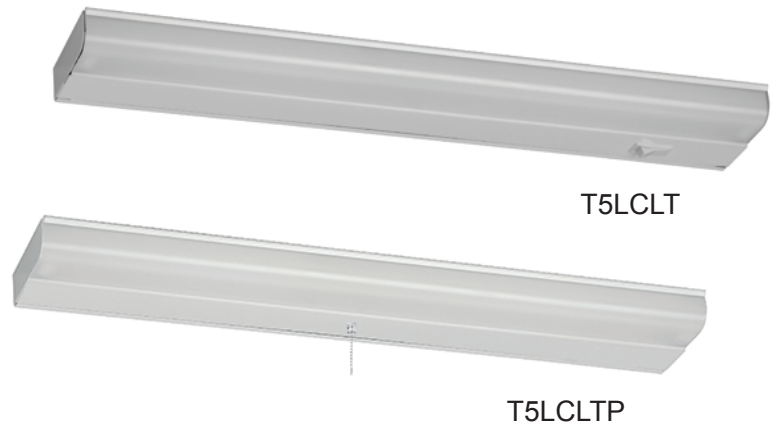

LOCATION		DATE
PREPARED BY		QUANTITY
COMMENTS		FIXTURE TYPE
CATALOG NUMBER		

LED Closet Light T5LC Series

Features

All purpose direct wire LED closet light. Low profile for smaller closets. Standard knockouts are located on top, back or ends for direct connection. A direct wire UL listed connector is included and is suitable for 3/8" flexible conduit or 3-wire Romex.

Construction

Housing is die-formed of 22-gauge steel. Separate hinge service tray allows for easy installation and snaps into position without hardware. Power connections are made inside service tray.

Finish

All exposed metal parts are post painted lighting grade white paint.

Diffuser

Smooth white acrylic diffuser snap-fits into housing.

Electrical

This unit is wired for 120V operation. On/off switch rocker or pull chain switch (included).

Lamping

LED lamping, type SMT array, 4000K non-replaceable, Rated 50,000 hrs., 90 CRI.

Certification

cETLus listed for damp locations
Title 24/JA8 compliant
FCC compliant
Certified for use in clothes closet storage space as defined in NEC 410.2, 410.16(A)(3), and 410.16(C)(5)

Warranty

Limited warranty. This fixture guaranteed to be free from defects in materials and workmanship for a period of 5 years from date of purchase.

Specifications and dimensions
subject to change without notice.