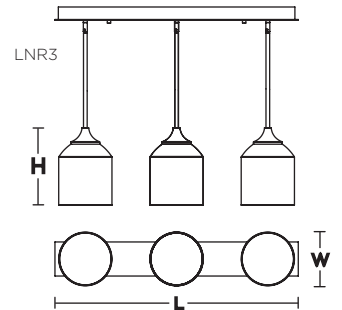

ORDERING INFORMATION

Black	Satin Brass	Satin Nickel	Qty.	Lamp	H	L	W
WMMP08MBBKLNR3	WMMP08MBSLNR3	WMMP08MBSNLNR3	3	60W (MAX)	11-1/4"	36"	7-3/4"
WMMP06MBBKLNR4	WMMP06MBSLNR4	WMMP06MBSNLNR4	4	60W (MAX)	7-3/4"	36"	5-1/2"