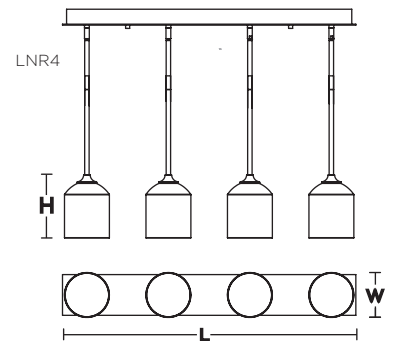

ORDERING INFORMATION

Black	Satin Brass	Satin Nickel	Qty.	Lamp	H	L	W
WMMP08MBBKLNR3	WMMP08MBSLNR3	WMMP08MBSNLNR3	3	60W (MAX)	11-1/4"	36"	7-3/4"
WMMP06MBBKLNR4	WMMP06MBSLNR4	WMMP06MBSNLNR4	4	60W (MAX)	7-3/4"	36"	5-1/2"