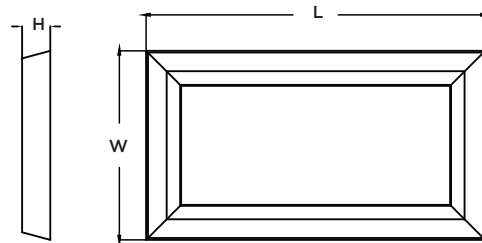

Certification

cETLus listed for damp locations.

Title 24/JA8 Compliant

Warranty

Limited warranty: This fixture is free from defects in materials and workmanship for a period of 5 years from date of purchase.