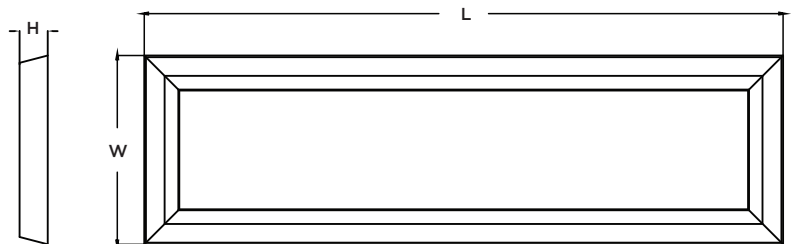

Specifications and dimensions

subject to change without notice.

Ordering Information:

Satin Nickel	White	LED	Source Lumens	CCT	L	W	H
ZUL12241800L30D1WH	ZUL12241800L30D1WH	26W	1800	3000K	27"	15"	2-3/8"
ZUL12483200L30D1SN	ZUL12483200L30D1WH	39W	3200	3000K	51"	15"	2-3/8"