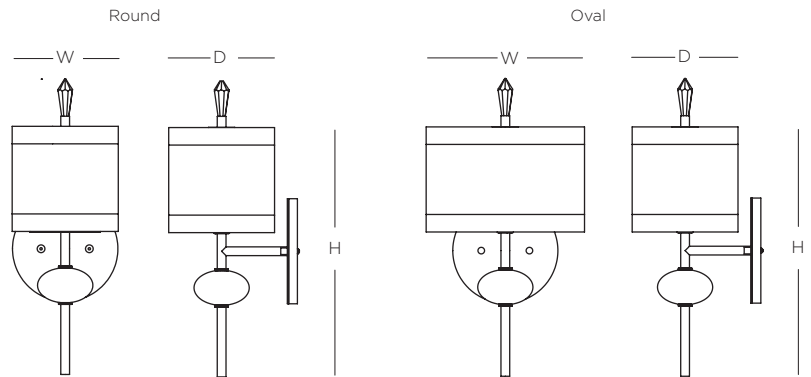

## CONSTRUCTION:

- Fabric shade
- White acrylic diffuser with decorative crystal finial
- Metal frame creates a trim look when lit
- Crystal stem accents
- Candelabra base

## ELECTRICAL:

- 120V candelabra base sockets

# ATHENS SCONCE

Specifications				Candelabra Base
Size	H	W	D	Sockets
01	14"	6"	6"	1 x 40W max
02	14"	9"	6"	1 x 40W max