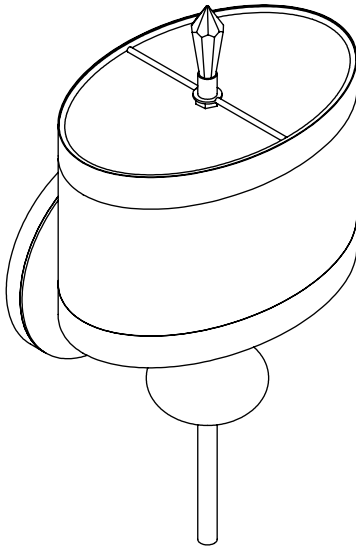

## CONSTRUCTION:

- Fabric shade
- White acrylic diffuser with decorative crystal finial
- Metal frame creates a trim look when lit
- Crystal stem accents
- Candelabra base

## ELECTRICAL:

- 120V candelabra base sockets

# ATHENS SCONCE

Specifications				Candelabra Base
Size	H	W	D	Sockets
01	14"	6"	6"	1 x 40W max
02	14"	9"	6"	1 x 40W max