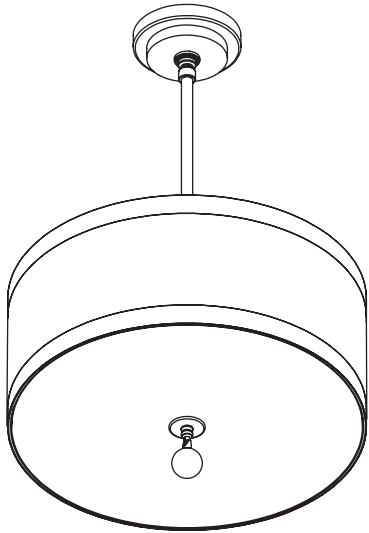

AUDREY PENDANT

Polished Nickel
Black Silk Dupioni

CONSTRUCTION:

- Fabric shade
- White acrylic bottom diffuser
- Decorative glass accent
- 36 in. standard stem kit includes 6 in., 12 in. and 18 in. sections for adjustability
- Additional stem sections available, maximum height 12 ft.
- 12 ft. of field adjustable wire included

ELECTRICAL:

- 120V medium base sockets
- Integrated LED option (50,000 Hrs., 90 CRI, CCT 3000K)

CERTIFICATION:

- cULus Listed (medium base)
- ETL Listed (LED)

AUDREY PENDANT

Specifications		Medium Base	Integrated LED		
Size	DIA.	H	Sockets	Source Lumens	Wattage
01	16"	7"	2 x 75W max	2400	30W
02	24"	12"	3 x 75W max	3200	44W
03	32"	16"	3 x 100W max	4400	55W

Ordering

Model	Size	Lamping	- Finish	- Fabric
SAUDP	01 = 16" 02 = 24" 03 = 32"	MB Medium Base Socket L1 LED (120V TRIAC Dimming) L2 LED (120-277V 0-10V Dimming)	PN Polished Nickel RB Hand-Rubbed Bronze	203 Black Silk Dupioni 206 Ivory Silk Dupioni 209 White Silk Dupioni