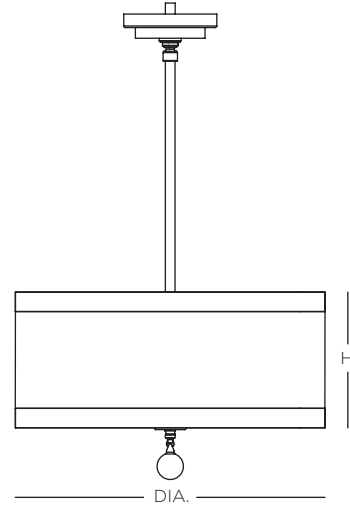

AUDREY PENDANT

Polished Nickel
Black Silk Dupioni

CONSTRUCTION:

- Fabric shade
- White acrylic bottom diffuser
- Decorative glass accent
- 36 in. standard stem kit includes 6 in., 12 in. and 18 in. sections for adjustability
- Additional stem sections available, maximum height 12 ft.
- 12 ft. of field adjustable wire included

ELECTRICAL:

- 120V medium base sockets
- Integrated LED option (50,000 Hrs., 90 CRI, CCT 3000K)

CERTIFICATION:

- cULus Listed (medium base)
- ETL Listed (LED)

AUDREY PENDANT

Specifications		Medium Base	Integrated LED		
Size	DIA.	H	Sockets	Source Lumens	Wattage
01	16"	7"	2 x 75W max	2400	30W
02	24"	12"	3 x 75W max	3200	44W
03	32"	16"	3 x 100W max	4400	55W

Ordering

Model	Size	Lamping	- Finish	- Fabric
SAUDP	01 = 16" 02 = 24" 03 = 32"	MB Medium Base Socket L1 LED (120V TRIAC Dimming) L2 LED (120-277V 0-10V Dimming)	PN Polished Nickel RB Hand-Rubbed Bronze	203 Black Silk Dupioni 206 Ivory Silk Dupioni 209 White Silk Dupioni