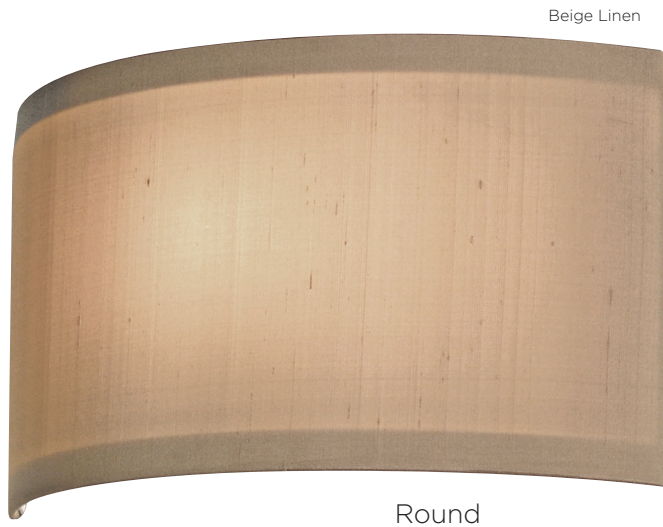

CLASSIQUE SCONCE

CONSTRUCTION:

- Fabric shade
- Open top and bottom
- Candelabra base

ELECTRICAL:

- 120V candelabra base sockets

CERTIFICATION:

- cULus Listed
- ADA

CLASSIQUE SCONCE

Specifications				Candelabra Base
Size	H	W	D	Sockets
01	14"	8"	4"	2 x 40W max
02	8"	14"	4"	2 x 40W max

Ordering

Model	Size	Lamping	- Fabric
SCLQS	01 = Vertical Rectangle 02 = Horizontal Rectangle	CB Candelabra Base	301 Beige Linen 302 Oatmeal Linen 303 White Linen 304 Black Linen

Example: SCLQS02CB-302

Fabric Options

301 Beige Linen	302 Oatmeal Linen	303 White Linen	304 Black Linen
--------------------	----------------------	--------------------	--------------------

All specifications and dimensions subject to change without notice.

Specifications				Candelabra Base
Size	H	W	D	Sockets
03	14"	8"	4"	2 x 40W max
04	8"	14"	4"	2 x 40W max

Ordering

Model	Size	Lamping	- Fabric
SCLQS	03 = Vertical Round 04 = Horizontal Citron	CB Candelabra Base	301 Beige Linen 302 Oatmeal Linen 303 White Linen 304 Black Linen