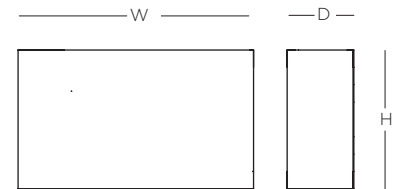

CLASSIQUE SCONCE

CONSTRUCTION:

- Fabric shade
- Open top and bottom
- Candelabra base

ELECTRICAL:

- 120V candelabra base sockets

CERTIFICATION:

- cULus Listed
- ADA

CLASSIQUE SCONCE

Specifications				Candelabra Base
Size	H	W	D	Sockets
01	14"	8"	4"	2 x 40W max
02	8"	14"	4"	2 x 40W max

Ordering

Model	Size	Lamping	- Fabric
SCLQS	01 = Vertical Rectangle 02 = Horizontal Rectangle	CB Candelabra Base	301 Beige Linen 302 Oatmeal Linen 303 White Linen 304 Black Linen

Example: SCLQS02CB-302

Fabric Options

301 Beige Linen	302 Oatmeal Linen	303 White Linen	304 Black Linen
--------------------	----------------------	--------------------	--------------------

All specifications and dimensions subject to change without notice.

Specifications				Candelabra Base
Size	H	W	D	Sockets
03	14"	8"	4"	2 x 40W max
04	8"	14"	4"	2 x 40W max

Ordering

Model	Size	Lamping	- Fabric
SCLQS	03 = Vertical Round 04 = Horizontal Citron	CB Candelabra Base	301 Beige Linen 302 Oatmeal Linen 303 White Linen 304 Black Linen