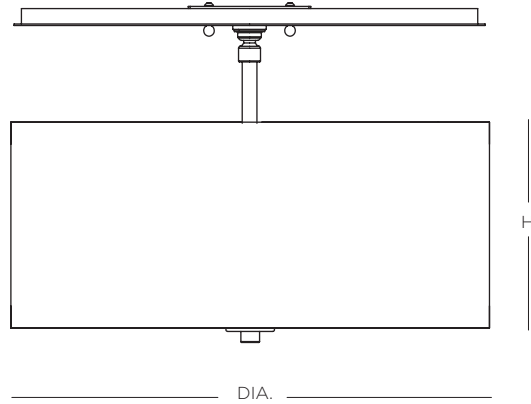

CLASSIQUE SEMI-FLUSH

CONSTRUCTION:

- Fabric shade
- White acrylic bottom diffuser with finial
- 2 in. standard stem kit

ELECTRICAL:

- 120V medium base sockets
- Integrated LED option (50,000 Hrs., 90 CRI, CCT 3000K)

CERTIFICATION:

- cULus Listed (medium base)
- ETL Listed (LED)

CLASSIQUE SEMI-FLUSH

Specifications			Medium Base	Integrated LED	
Size	DIA.	H	Sockets	Source Lumens	Wattage
01	16"	10"	2 x 60W max	2400	30W
02	20"	12"	2 x 75W max	3200	44W

Ordering

Model	Size	Lamping	- Finish	- Fabric
SCLQC	01 = 16" 02 = 20"	MB Medium Base Socket L1 LED (120V TRIAC Dimming) L2 LED (120-277V 0-10V Dimming)	BN Brushed Nickel RB Hand-Rubbed Bronze	301 Beige Linen 302 Oatmeal Linen 303 White Linen 304 Black Linen