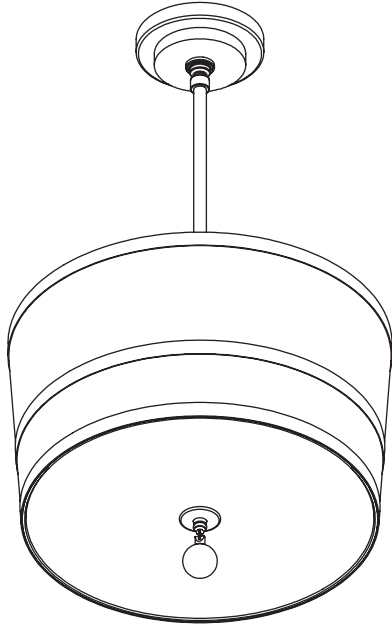

COCO PENDANT

Brushed Nickel
Black Silk Dupioni - Top Fabric
Ivory Silk Dupioni - Bottom Fabric

CONSTRUCTION:

- Fabric shade
- White acrylic bottom diffuser
- Decorative glass accent
- 36 in. standard stem kit includes 6 in., 12 in. and 18 in. sections for adjustability
- Additional stem sections available, maximum height 12 ft.
- 12 ft. of field adjustable wire included

ELECTRICAL:

- 120V medium base sockets
- Integrated LED option (50,000 Hrs., 90 CRI, CCT 3000K)

CERTIFICATION:

- cULus Listed (medium base)
- ETL Listed (LED)

COCO PENDANT

Specifications		Medium Base	Integrated LED		
Size	DIA.	H	Sockets	Source Lumens	Wattage
01	16"	8"	2 x 75W max	2400	30W
02	20"	10"	2 x 75W max	3200	44W
03	24"	12"	3 x 100W max	3200	44W

Ordering

Model	Size	Lamping	- Finish	- Top Fabric	- Bottom Fabric
SCOCP	01 = 16"	MB Medium Base Socket	BN Brushed Nickel	203 Black Silk Dupioni	203 Black Silk Dupioni
	02 = 20"	L1 LED (120V TRIAC Dimming)	RB Hand-Rubbed Bronze	205 Espresso Silk Dupioni	205 Espresso Silk Dupioni
	03 = 24"	L2 LED (120-277V 0-10V Dimming)		206 Ivory Silk Dupioni	206 Ivory Silk Dupioni