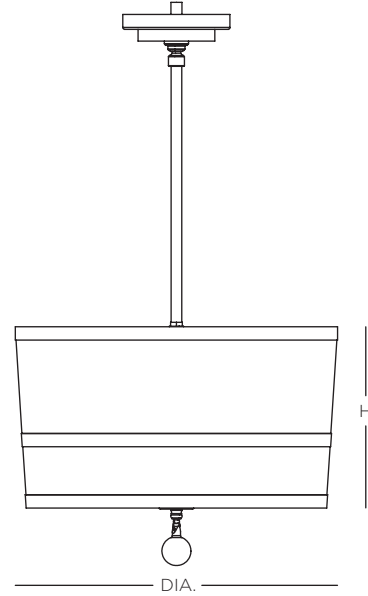

COCO PENDANT

Brushed Nickel
Black Silk Dupioni - Top Fabric
Ivory Silk Dupioni - Bottom Fabric

CONSTRUCTION:

- Fabric shade
- White acrylic bottom diffuser
- Decorative glass accent
- 36 in. standard stem kit includes 6 in., 12 in. and 18 in. sections for adjustability
- Additional stem sections available, maximum height 12 ft.
- 12 ft. of field adjustable wire included

ELECTRICAL:

- 120V medium base sockets
- Integrated LED option (50,000 Hrs., 90 CRI, CCT 3000K)

CERTIFICATION:

- cULus Listed (medium base)
- ETL Listed (LED)

COCO PENDANT

Specifications		Medium Base	Integrated LED		
Size	DIA.	H	Sockets	Source Lumens	Wattage
01	16"	8"	2 x 75W max	2400	30W
02	20"	10"	2 x 75W max	3200	44W
03	24"	12"	3 x 100W max	3200	44W

Ordering

Model	Size	Lamping	- Finish	- Top Fabric	- Bottom Fabric
SCOCP	01 = 16"	MB Medium Base Socket	BN Brushed Nickel	203 Black Silk Dupioni	203 Black Silk Dupioni
	02 = 20"	L1 LED (120V TRIAC Dimming)	RB Hand-Rubbed Bronze	205 Espresso Silk Dupioni	205 Espresso Silk Dupioni
	03 = 24"	L2 LED (120-277V 0-10V Dimming)		206 Ivory Silk Dupioni	206 Ivory Silk Dupioni