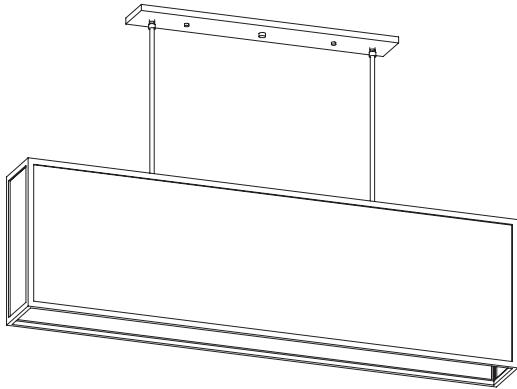

DARBY Pendant

CONSTRUCTION:

- Metal frame with copper screen
- 36 in. standard stem kit includes 6 in., 12 in. and 18 in. sections for adjustability
- Additional stem sections available, maximum height 12 ft.
- 12 ft. of field adjustable wire included
- Recommended for use with vintage Edison bulb

ELECTRICAL:

- 120V medium base sockets

CERTIFICATION:

- cULus Listed

DARBY Pendant

Specifications				Medium Base
Size	H	L	D	Sockets
01	18"	7"	7"	1 x 60W max
02	18"	33"	7"	3 x 60W max
03	18"	60"	7"	6 x 60W max

Ordering

Model	Size	Lamping	- Finish
SDARP	01 = 7" 02 = 33" 03 = 60"	MB Medium Base Socket	RB Hand-Rubbed Bronze

Example: SDARP02MB-RB

Finish

RB
Hand-Rubbed Bronze

All specifications and dimensions subject to change without notice.