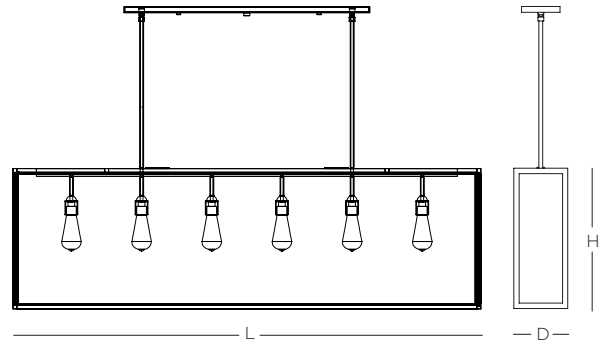

DARBY Pendant

CONSTRUCTION:

- Metal frame with copper screen
- 36 in. standard stem kit includes 6 in., 12 in. and 18 in. sections for adjustability
- Additional stem sections available, maximum height 12 ft.
- 12 ft. of field adjustable wire included
- Recommended for use with vintage Edison bulb

ELECTRICAL:

- 120V medium base sockets

CERTIFICATION:

- cULus Listed

DARBY Pendant

Specifications				Medium Base
Size	H	L	D	Sockets
01	18"	7"	7"	1 x 60W max
02	18"	33"	7"	3 x 60W max
03	18"	60"	7"	6 x 60W max

Ordering

Model	Size	Lamping	- Finish
SDARP	01 = 7" 02 = 33" 03 = 60"	MB Medium Base Socket	RB Hand-Rubbed Bronze

Example: SDARP02MB-RB

Finish

RB
Hand-Rubbed Bronze

All specifications and dimensions subject to change without notice.