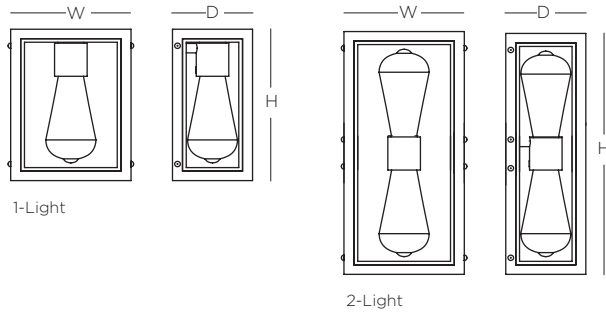

DARBY Sconce

CONSTRUCTION:

- Metal frame with copper screen
- Recommended for use with vintage Edison bulb

ELECTRICAL:

- 120V medium base sockets

CERTIFICATION:

- cULus Listed

DARBY Sconce

Specifications				Medium Base
Size	H	L	D	Sockets
01	8"	6"	4"	1 x 60W max
02	14"	6"	4"	2 x 60W max

Ordering

Model	Size	Lamping	- Finish
SDARS	01 (1-Light)	MB Medium Base Socket	RB Hand-Rubbed Bronze
	02 (2-Light)		