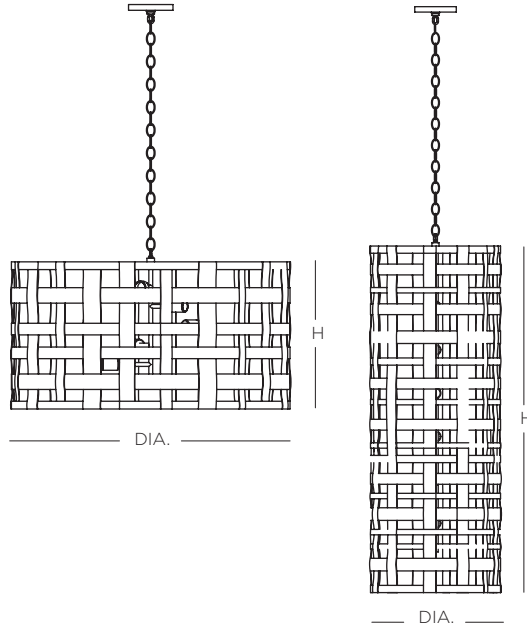

# DORAN PENDANT

---

Gold

Hand-Rubbed Bronze

## CONSTRUCTION:

- Decorative weave metal shade
- Internal decorative bulb cluster
- Comes standard with 6 ft. chain
- 12 ft. of field adjustable wire included

# DORAN PENDANT

Specifications			Medium Base
Size	DIA.	H	Sockets
01	18	48	6 x 60W Max
02	30	16	6 x 60W Max
03	36	9	8 x 60W Max