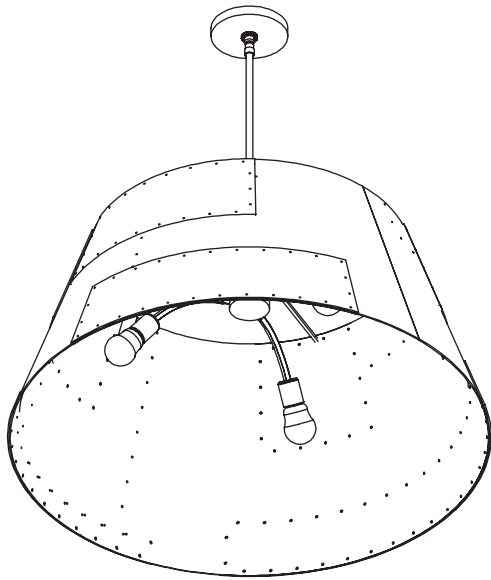

INDUSTRY PENDANT

CONSTRUCTION:

- Layered metal shade with exposed rivets
- Antique copper leaf interior finish with hand-rubbed bronze exterior
- 36 in. standard stem kit includes 6 in., 12 in. and 18 in. sections for adjustability
- Additional stem sections available, maximum height 12 ft.
- Recommended for use with vintage Edison bulb

ELECTRICAL:

- 120V medium base sockets

CERTIFICATION:

- cULus Listed

INDUSTRY PENDANT

Specifications

Size	DIA.	H	Medium Base Sockets
01	24"	11"	2 x 75W max
02	30"	14"	3 x 100W max
03	36"	17"	4 x 100W max

Ordering

Model	Size	Lamping	- Finish
SINDP	01 = 24" 02 = 30" 03 = 36"	MB Medium Base Socket	RB Hand-Rubbed Bronze

Example: SINDP02MB-RB

Finish

RB
Hand-Rubbed Bronze

All specifications and dimensions subject to change without notice.