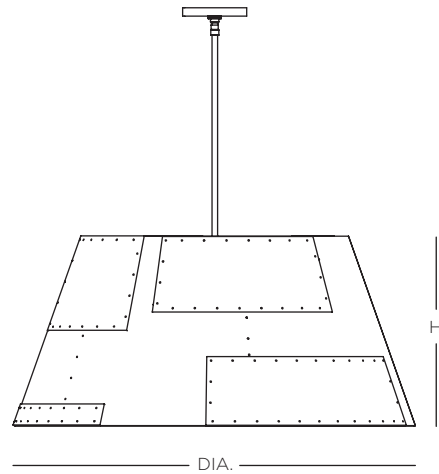

INDUSTRY PENDANT

CONSTRUCTION:

- Layered metal shade with exposed rivets
- Antique copper leaf interior finish with hand-rubbed bronze exterior
- 36 in. standard stem kit includes 6 in., 12 in. and 18 in. sections for adjustability
- Additional stem sections available, maximum height 12 ft.
- Recommended for use with vintage Edison bulb

ELECTRICAL:

- 120V medium base sockets

CERTIFICATION:

- cULus Listed

INDUSTRY PENDANT

Specifications

Size	DIA.	H	Medium Base Sockets
01	24"	11"	2 x 75W max
02	30"	14"	3 x 100W max
03	36"	17"	4 x 100W max

Ordering

Model	Size	Lamping	- Finish
SINDP	01 = 24" 02 = 30" 03 = 36"	MB Medium Base Socket	RB Hand-Rubbed Bronze

Example: SINDP02MB-RB

Finish

RB
Hand-Rubbed Bronze

All specifications and dimensions subject to change without notice.