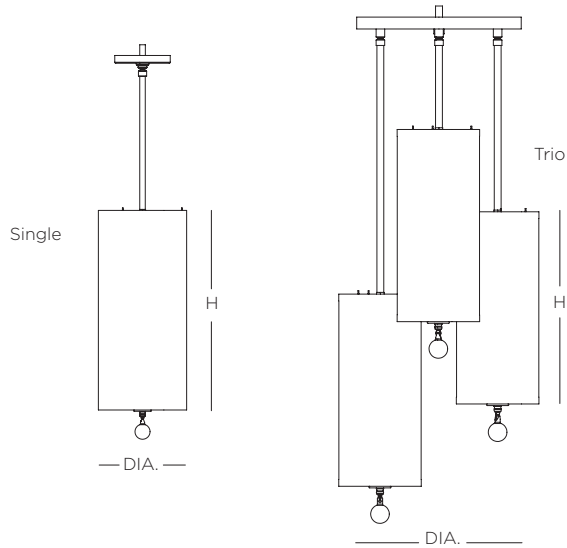

KATE PENDANT

Brushed Nickel
Beige Linen

CONSTRUCTION:

- Fabric shade
- White acrylic bottom diffuser with finial
- Decorative glass accent
- 36 in. standard stem kit includes 6 in., 12 in. and 18 in. sections for adjustability
- Additional stem sections available, maximum height 12 ft.
- 12 ft. of field adjustable wire included

ELECTRICAL:

- 120V medium base sockets

CERTIFICATION:

- cULus Listed

KATE PENDANT

Specifications		Medium Base	
Size	DIA.	H	Sockets
01	6"	18"	1 x 75W max
02	16"	18"	3 x 75W max

Ordering Single Cylinder

Model	Size	Lamping	- Finish	- Fabric
SKATP	01 = Cylinder	MB Medium Base Socket	BN Brushed Nickel RB Hand-Rubbed Bronze	301 Beige Linen 302 Oatmeal Linen 303 White Linen 304 Black Linen

Example: SKATP01MB-BN-301

Ordering Trio Cylinder

Model	Size	Lamping	- Finish	- Fabric Shade 1	- Fabric Shade 2	- Fabric Shade 3
SKATP	02 = Trio Cylinder	MB Medium Base Socket	BN Brushed Nickel RB Hand-Rubbed Bronze	301 Beige Linen 302 Oatmeal Linen 303 White Linen 304 Black Linen	301 Beige Linen 302 Oatmeal Linen 303 White Linen 304 Black Linen	301 Beige Linen 302 Oatmeal Linen 303 White Linen 304 Black Linen