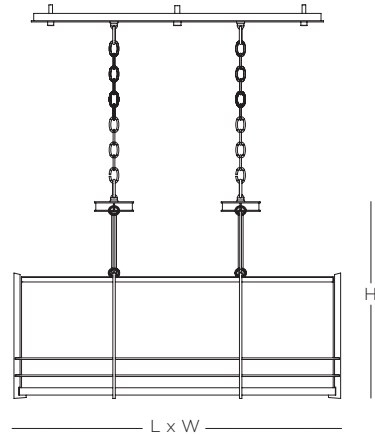

# MESA Rectangle Pendant

---

## CONSTRUCTION:

- Fabric shade
- Sculpted metal decorative framework
- White acrylic diffuser with center finial
- Comes standard with second canopy and 6 ft. chain
- 12 ft. of field adjustable wire included

# MESA Rectangle Pendant

Specifications			Medium Base
Size	L x W	H	Sockets
02	40" x 18"	24"	2 x 100W max