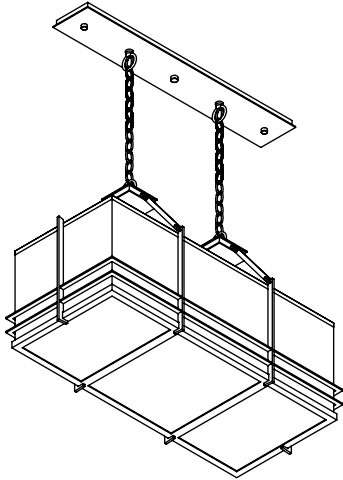

## CONSTRUCTION:

- Fabric shade
- Sculpted metal decorative framework
- White acrylic diffuser with center finial
- Comes standard with second canopy and 6 ft. chain
- 12 ft. of field adjustable wire included

# MESA Rectangle Pendant

Specifications			Medium Base
Size	L x W	H	Sockets
02	40" x 18"	24"	2 x 100W max