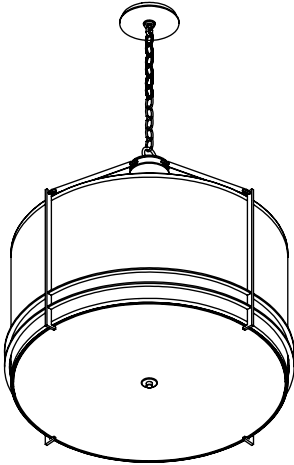

MESA Round Pendant

Hand Rubbed Bronze
White Linen

CONSTRUCTION:

- Fabric shade
- Sculpted metal decorative framework
- White acrylic diffuser with center finial
- Comes standard with second canopy and 6 ft. chain
- 12 ft. of field adjustable wire included

ELECTRICAL:

- 120V medium base sockets
- Integrated LED option (50,000 Hrs., 90 CRI, CCT 3000K)

CERTIFICATION:

- cULus Listed (medium base)
- ETL Listed (LED)

MESA Round Pendant

Specifications		Medium Base		Integrated LED	
Size	DIA.	H	Sockets	Source Lumens	Wattage
03	24"	24"	3 x 100W max	3200	44W