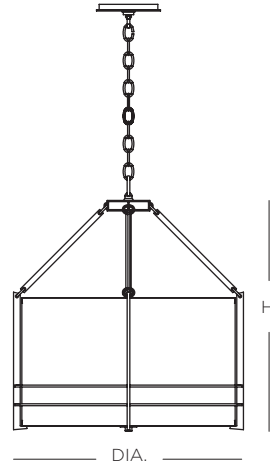

MESA Round Pendant

Hand Rubbed Bronze
White Linen

CONSTRUCTION:

- Fabric shade
- Sculpted metal decorative framework
- White acrylic diffuser with center finial
- Comes standard with second canopy and 6 ft. chain
- 12 ft. of field adjustable wire included

ELECTRICAL:

- 120V medium base sockets
- Integrated LED option (50,000 Hrs., 90 CRI, CCT 3000K)

CERTIFICATION:

- cULus Listed (medium base)
- ETL Listed (LED)

MESA Round Pendant

Specifications		Medium Base		Integrated LED	
Size	DIA.	H	Sockets	Source Lumens	Wattage
03	24"	24"	3 x 100W max	3200	44W

Ordering

Model	Size	Lamping	- Finish	- Fabric
SMESP	03	MB Medium Base Socket L1 LED (120V TRIAC Dimming) L2 LED (120-277V 0-10V Dimming)	PP Burnt Penny Powder Coat RB Hand-Rubbed Bronze	302 Oatmeal Linen 303 White Linen