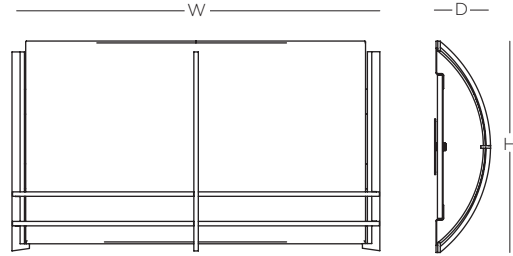

MESA Sconce

CONSTRUCTION:

- Fabric shade
- Sculpted metal decorative framework

ELECTRICAL:

- 120V candelabra base sockets

CERTIFICATION:

- cULus Listed
- ADA

MESA Sconce

Specifications				Candelabra Base
Size	H	W	D	Sockets
01	8"	14"	4"	2 x 40W max

Ordering

Model	Size	Lamping	- Finish	- Fabric
SMESS	01	CB Candelabra Base	PP Burnt Penny Powder Coat RB Hand-Rubbed Bronze	302 Oatmeal Linen 303 White Linen