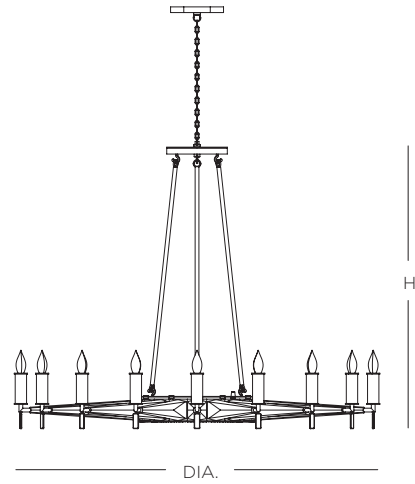

MILAN PENDANT

CONSTRUCTION:

- Solid hard wood decorative arms
- Open sculpted metal center
- Crystal accents
- Comes standard with second canopy and 6 ft. chain
- 12 ft. of field adjustable wire included

ELECTRICAL:

- 120V candelabra base sockets

CERTIFICATION:

- cULus Listed

MILAN PENDANT

Specifications Candelabra Base

Size	DIA.	H	Sockets
01	48"	32"	18 x 40W max

Ordering

Model	Size	Lamping	- Finish	- Wood Finish
SMLNH	01	CB Candelabra Base	PN Polished Nickel	EB Ebony WN Walnut WH White

Example: SMLNH01CB-PN-WN

Finish

PN
Polished Nickel

Wood Finish Options

EB
Ebony

WN
Walnut