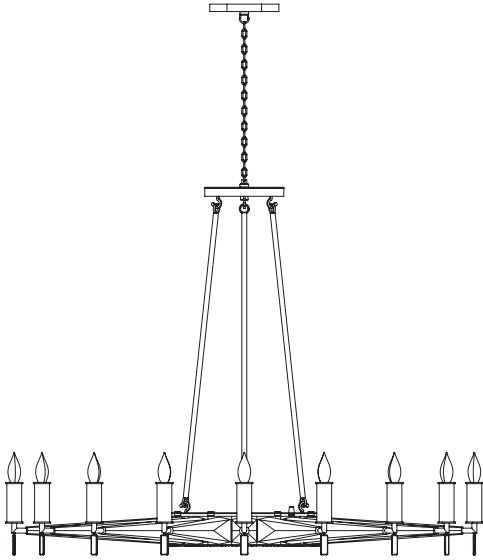

MILAN PENDANT

CONSTRUCTION:

- Solid hard wood decorative arms
- Open sculpted metal center
- Crystal accents
- Comes standard with second canopy and 6 ft. chain
- 12 ft. of field adjustable wire included

ELECTRICAL:

- 120V candelabra base sockets

CERTIFICATION:

- cULus Listed

MILAN PENDANT

Specifications Candelabra Base

Size	DIA.	H	Sockets
01	48"	32"	18 x 40W max

Ordering

Model	Size	Lamping	- Finish	- Wood Finish
SMLNH	01	CB Candelabra Base	PN Polished Nickel	EB Ebony WN Walnut WH White

Example: SMLNH01CB-PN-WN

Finish

PN
Polished Nickel

Wood Finish Options

EB
Ebony

WN
Walnut