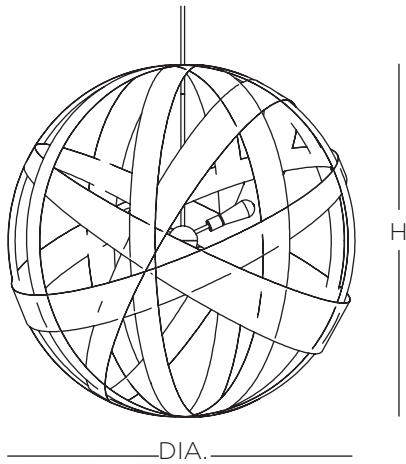

NINA PENDANT

Specifications Medium Base

Size	DIA.	H	Sockets
01	24"	24"	4 x 60W Max
02	36"	36"	6 x 60W Max
03	48"	48"	8x 60W Max

Ordering

Model	Size	Lamping	- Finish
SNNAP	01 = 24"	MB Medium Base Socket	MB Matte Black Powder Coat
	02 = 36"		MW Matte White Powder Coat
	03 = 48"		MS Warm Metallic Silver Powder Coat
			GD Gold Powder Coat
			CU Copper Powder Coat

Example: SNNAP01-MW

Finish Options

All specifications and dimensions subject to change without notice.