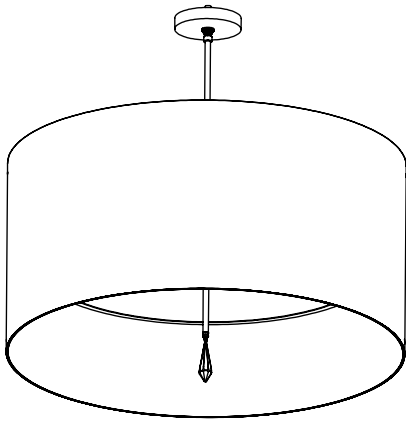

# PARIS PENDANT

---

Polished Brass  
White Silk Dupioni  
Gold Liner

## CONSTRUCTION:

- Fabric shade with metallic liner
- White acrylic bottom diffuser
- Decorative crystal finial
- 36 in. standard stem kit includes 6 in., 12 in. and 18 in. sections for adjustability
- Additional stem sections available, maximum height 12 ft.
- 12 ft. of field adjustable wire included

# PARIS PENDANT

| Specifications |      |     | Medium Base  | Integrated LED |         |
|----------------|------|-----|--------------|----------------|---------|
| Size           | DIA. | H   | Sockets      | Source Lumens  | Wattage |
| 04             | 24"  | 12" | 3 x 60W max  | 3200           | 44W     |
| 05             | 32"  | 16" | 3 x 100W max | 4400           | 55W     |
| 06             | 36"  | 18" | 3 x 100W max | 4400           | 55W     |