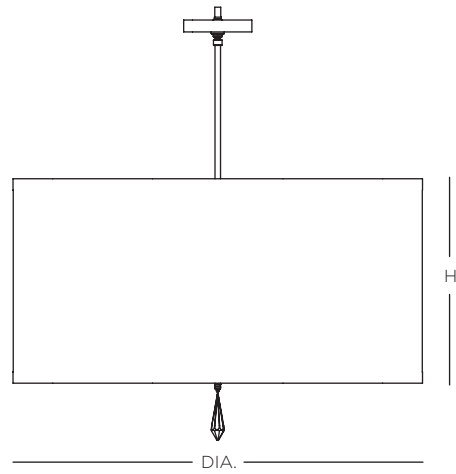

PARIS PENDANT

Specifications			Medium Base	Integrated LED	
Size	DIA.	H	Sockets	Source Lumens	Wattage
04	24"	12"	3 x 60W max	3200	44W
05	32"	16"	3 x 100W max	4400	55W
06	36"	18"	3 x 100W max	4400	55W

Ordering

Model	Size	Lamping	- Finish	- Fabric	- Liner
SPRSP	04 = 24" 05 = 32" 06 = 36"	MB Medium Base Socket L1 LED (120V TRIAC Dimming) L2 LED (120-277V 0-10V Dimming)	PB Polished Brass PN Polished Nickel	304 Black Linen 209 White Silk Dupioni 303 White Linen	GD Gold SL Silver

Example: SPRSP04MB-PN-209-SL

Finish Options

Fabric Options

Liner Options

All specifications and dimensions subject to change without notice.