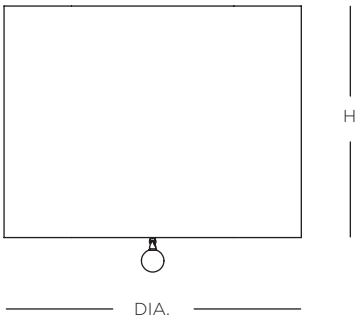

# PARIS PETAL Petite Flush Mount

**Specifications**      **Medium Base**

| Size | DIA. | H   | Sockets     |
|------|------|-----|-------------|
| 01   | 18"  | 12" | 2 x 60W Max |
| 02   | 24"  | 12" | 4 x 60W Max |