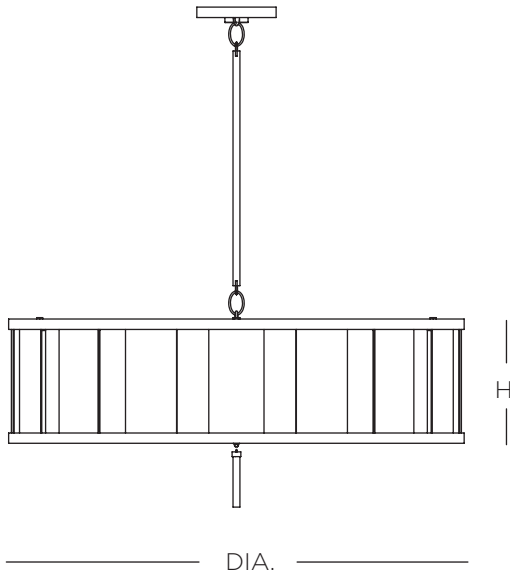

PARK PENDANT

CONSTRUCTION:

- Decorative overlapping connecting metal panels with crystal rod finial
- 36 in. standard stem kit includes 6 in., 12 in. and 18 in. stems
- Additional stems available, maximum height 12 ft.
- 12 ft. of field adjustable wire included
- Recommended for use with vintage Edison bulb

ELECTRICAL:

- 120V candelabra base sockets

CERTIFICATION:

- cULus Listed

PARK PENDANT

Specifications			Medium Base
Size	DIA.	H	Sockets
01	32"	9"	4 x 40W max
02	36"	10"	6 x 40W max
03	48"	13"	8 x 40W max

Ordering

Model	Size	Lamping	- Finish
SPRKP	01 = 32" 02 = 36" 03 = 48"	MB Candelabra Base Socket	GD Gold Powder Coat MW Matte White Powder Coat MB Matte Black Powder Coat CU Copper Powder Coat SM Silver Smoke Powder Coat MS Warm Metallic Silver Powder Coat