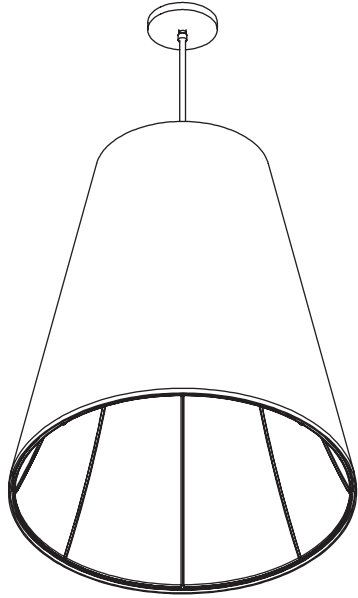

SILHOUETTE PENDANT

Polished Nickel
White Sheer Organza

CONSTRUCTION:

- Sheer organza outer shade with white inner shade
- 36 in. standard stem kit includes 6 in., 12 in. and 18 in. sections for adjustability
- Additional stem sections available, maximum height 12 ft.
- Recommended for use with G-style bulb

ELECTRICAL:

- 120V medium base sockets

CERTIFICATION:

- cULus Listed

SILHOUETTE PENDANT

Specifications Medium Base

Size	DIA.	H	Sockets
01	24"	27"	1 x 40W max
02	30"	34"	1 x 60W max

Ordering

Model	Size	Lamping	- Finish	- Fabric
SSILP	01 = 24" 02 = 30"	MB Medium Base Socket	PN Polished Nickel RB Hand-Rubbed Bronze	601 White Sheer Organza 602 Bronze Sheer Organza

Example: SSILP01MB-PN-601

Finish Options

PN
Polished Nickel

RB
Hand-Rubbed
Bronze

Organza Fabric Options

601
White Sheer
Organza

602
Bronze Sheer
Organza

All specifications and dimensions subject to change without notice.