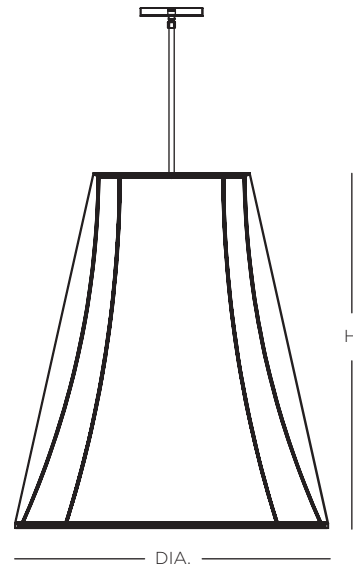

SILHOUETTE PENDANT

Polished Nickel
White Sheer Organza

CONSTRUCTION:

- Sheer organza outer shade with white inner shade
- 36 in. standard stem kit includes 6 in., 12 in. and 18 in. sections for adjustability
- Additional stem sections available, maximum height 12 ft.
- Recommended for use with G-style bulb

ELECTRICAL:

- 120V medium base sockets

CERTIFICATION:

- cULus Listed

SILHOUETTE PENDANT

Specifications Medium Base

Size	DIA.	H	Sockets
01	24"	27"	1 x 40W max
02	30"	34"	1 x 60W max

Ordering

Model	Size	Lamping	- Finish	- Fabric
SSILP	01 = 24" 02 = 30"	MB Medium Base Socket	PN Polished Nickel RB Hand-Rubbed Bronze	601 White Sheer Organza 602 Bronze Sheer Organza

Example: SSILP01MB-PN-601

Finish Options