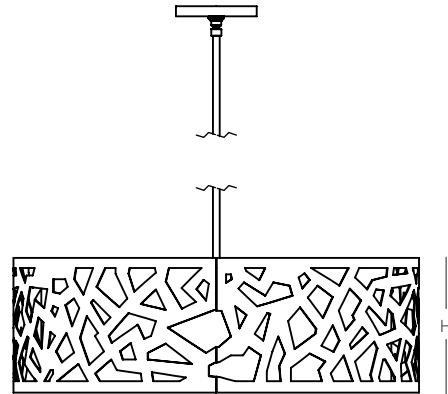

SIMONE ROUND PENDANT

CONSTRUCTION:

- Outside laser cut with textured powder coated finish
- Fabric inside shade
- White acrylic bottom diffuser
- 36 in. standard stem kit includes 6 in., 12 in. and 18 in. stems
- Additional stems available, maximum height 12 ft.
- 12 ft. of field adjustable wire included

ELECTRICAL:

- 120V medium base sockets

CERTIFICATION:

- cULus Listed (medium base)

SIMONE ROUND PENDANT

Specifications

Medium Base

Size	DIA.	H	Sockets
01	24"	8"	3 x 75W max
02	30"	10"	4 x 100W max
03	36"	12"	4 x 100W max

Ordering

Model	Size	Lamping	- Finish	- Fabric
SSIMP	01 = 24" 02 = 30" 03 = 36"	MB Medium Base Socket	MB Matte Black Powder Coat MW Matte White Powder Coat MS Warm Metallic Silver Powder Coat CU Copper Powder Coat GD Gold Powder Coat	303 White Linen 304 Black Linen