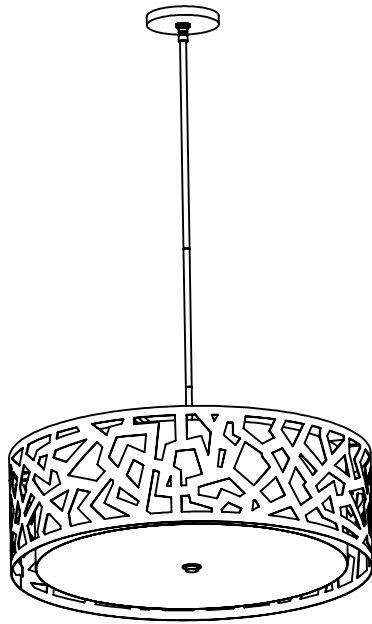

SIMONE ROUND PENDANT

CONSTRUCTION:

- Outside laser cut with textured powder coated finish
- Fabric inside shade
- White acrylic bottom diffuser
- 36 in. standard stem kit includes 6 in., 12 in. and 18 in. stems
- Additional stems available, maximum height 12 ft.
- 12 ft. of field adjustable wire included

ELECTRICAL:

- 120V medium base sockets

CERTIFICATION:

- cULus Listed (medium base)

SIMONE ROUND PENDANT

Specifications

Medium Base

Size	DIA.	H	Sockets
01	24"	8"	3 x 75W max
02	30"	10"	4 x 100W max
03	36"	12"	4 x 100W max

Ordering

Model	Size	Lamping	- Finish	- Fabric
SSIMP	01 = 24" 02 = 30" 03 = 36"	MB Medium Base Socket	MB Matte Black Powder Coat MW Matte White Powder Coat MS Warm Metallic Silver Powder Coat CU Copper Powder Coat GD Gold Powder Coat	303 White Linen 304 Black Linen