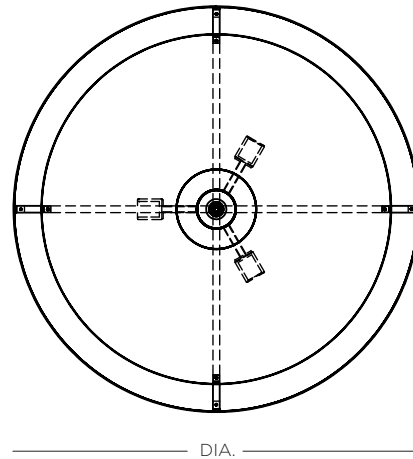

SIMONE ROUND PENDANT

CONSTRUCTION:

- Outside laser cut with textured powder coated finish
- Fabric inside shade
- White acrylic bottom diffuser
- 36 in. standard stem kit includes 6 in., 12 in. and 18 in. stems
- Additional stems available, maximum height 12 ft.
- 12 ft. of field adjustable wire included

ELECTRICAL:

- 120V medium base sockets

CERTIFICATION:

- cULus Listed (medium base)

SIMONE ROUND PENDANT

Specifications

Medium Base

Size	DIA.	H	Sockets
01	24"	8"	3 x 75W max
02	30"	10"	4 x 100W max
03	36"	12"	4 x 100W max