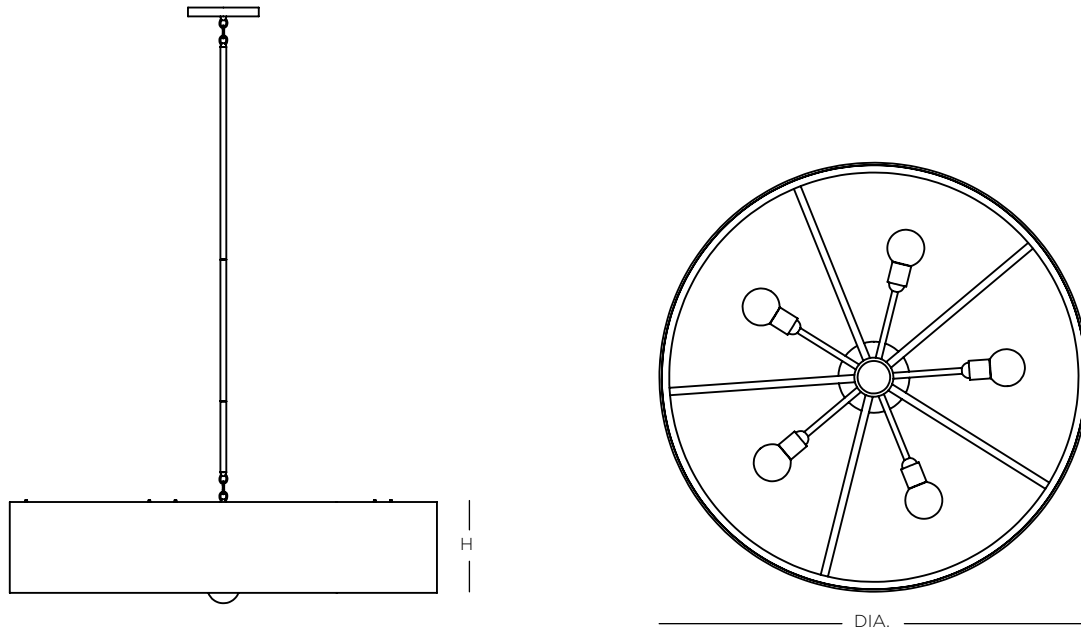

STELLA PENDANT

Specifications

Medium Base

Size	DIA.	H	Sockets
01	36"	7-3/4"	5 x 75W max (G-Style lamps recommended)
02	48"	10-1/4"	6 x 75W max (G-Style lamps recommended)

Ordering

Model	Size	Lamping	- Finish	- Fabric	- Liner
SSTEP	01 = 36" 02 = 48"	MB Medium Base Socket	BB Brushed Brass* GD Gold Powder Coat BN Brushed Nickel* SV Silver Powder Coat	303 White Linen 304 Black Linen 406 Manhattan Charcoal	LS Leafing Silver LG Leafing Gold

Example: SSTEP02MB-BN-303-LS

* Finishes in BB and BN available only in 36 in. models